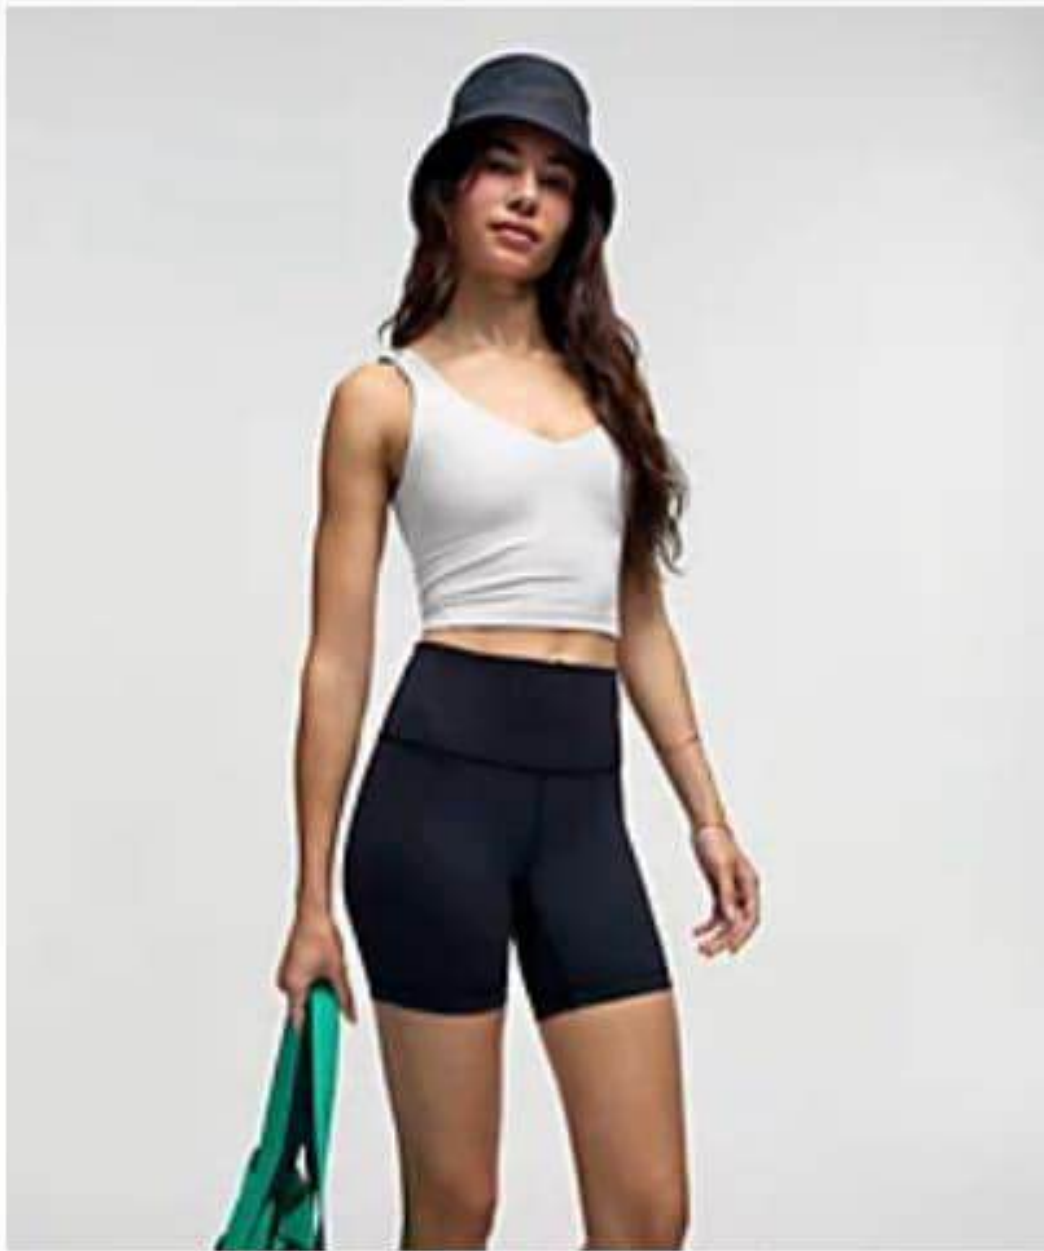

Iululemon Align™ Tank

Wholesale Price: $34.00

Retail Price: ~~$68.00~~