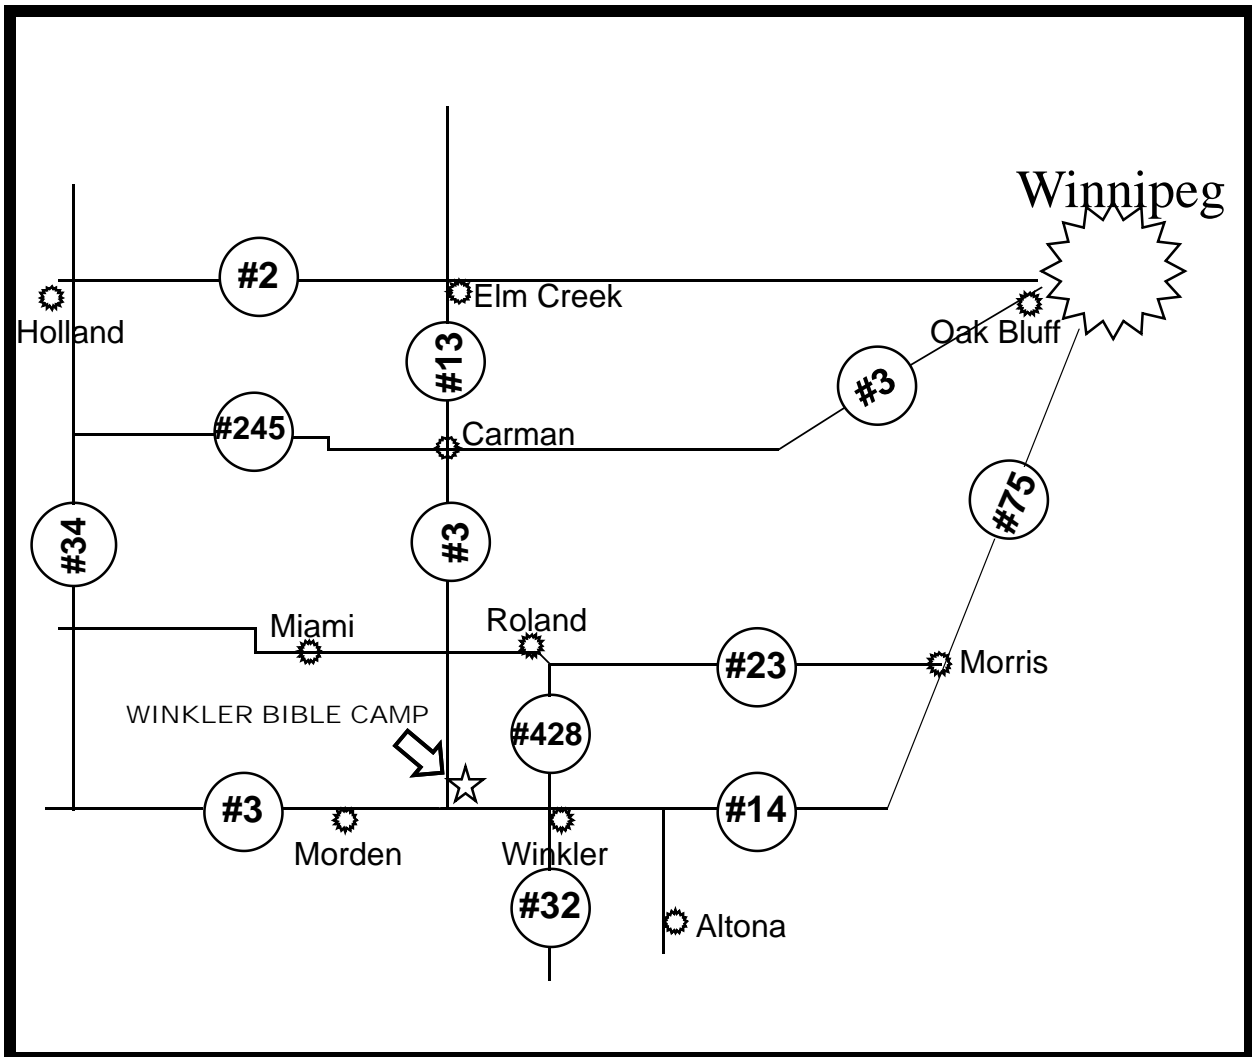

Come on out.....

Winkler Bible Camp is located on the east side of HWY #3
- 5 kms north of the junction of Hwy #3 and #14
- 14 kms south of the junction of #3 and #23

Only 92 kms from the junction of #3 and the perimeter